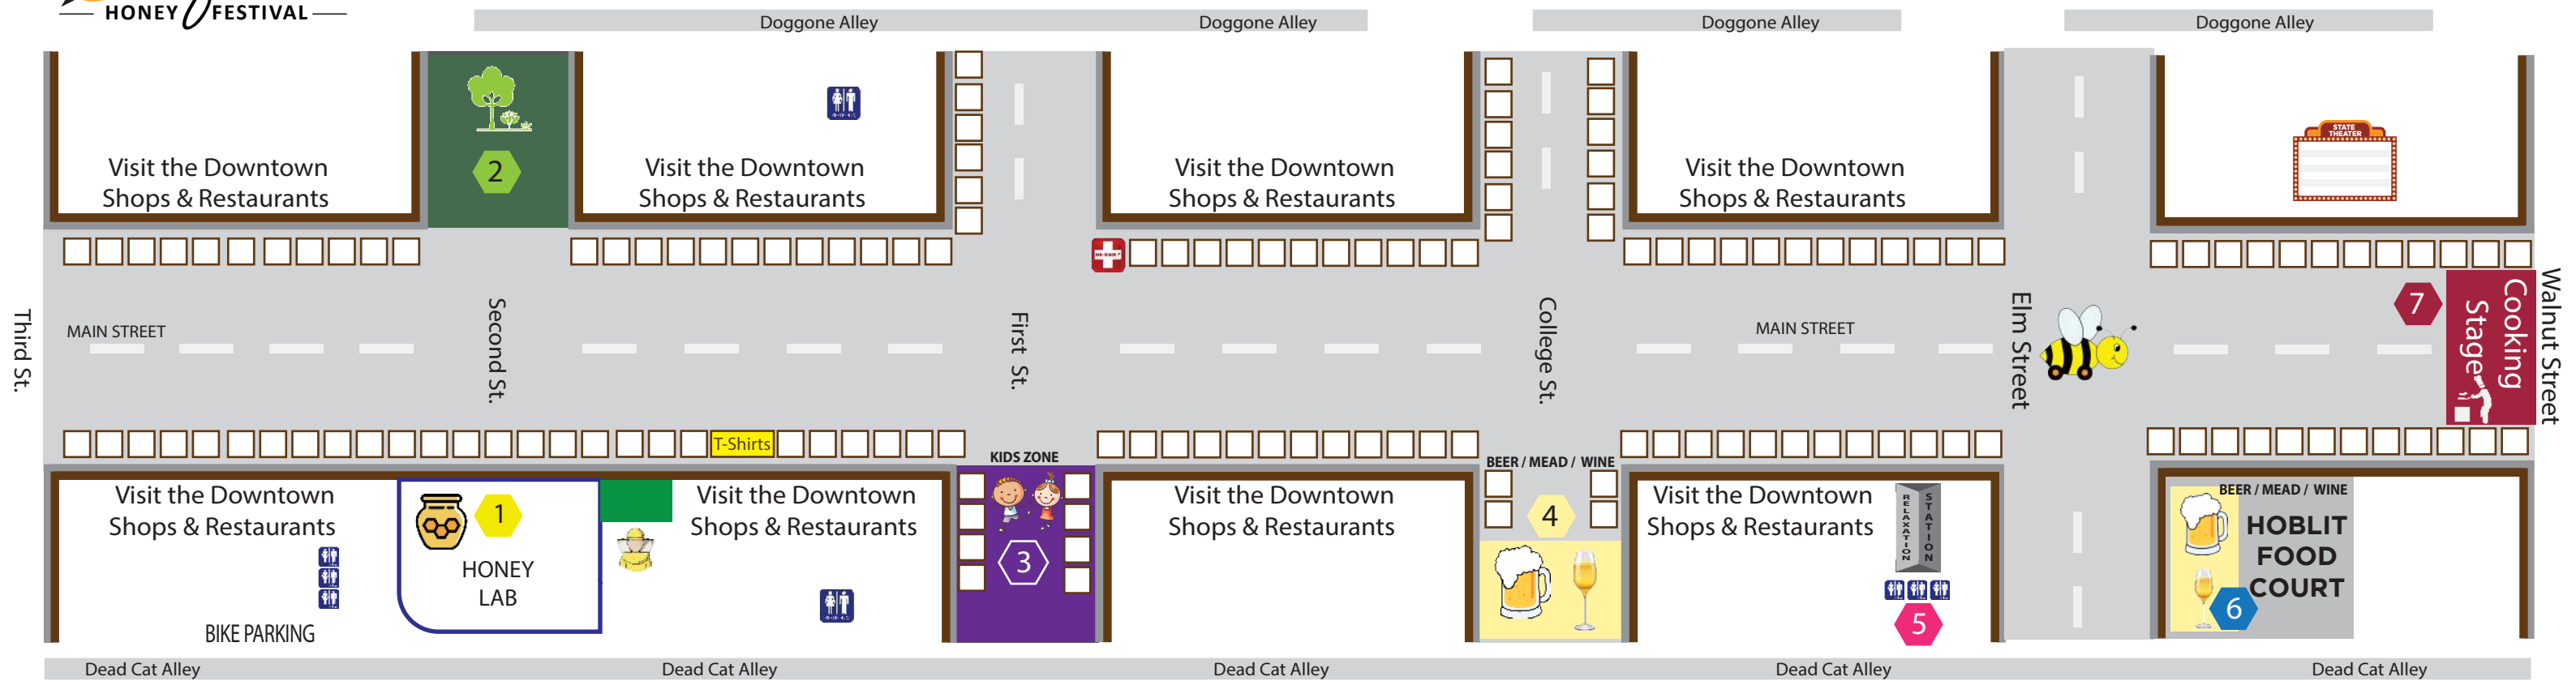

2019 FESTIVAL MAP

SATURDAY MAY 4, 2019
10AM - 5PM

www.californiahoneyfestival.com

DOWNTOWN

WOODLAND

VENDORS: Honey / Food / Crafters / More...

LEGEND

- 1 UC Davis Honey Lab
- 2 Pollinator Garden
- 3 Busy Bee Kids Zone
- 4 Beer / Mead / Wine Garden
- 5 Relaxation Station
- 6 Food Court / Beer/Wine/Mead
- 7 Cooking Demo Stage
- FIRST AID STATION
- RESTROOMS